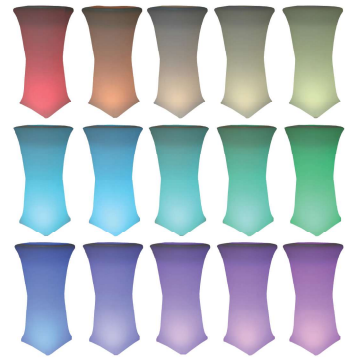

Name: LED Bench
Colour: Multicolour
Dimension: 400mm W x 1200mm L x 400mm H
Material: PE Plastic
Code:
Specification: Rechargeable battery, 5V1A, 100-240V
Waterproof IP65
Remote Control

LED Table

Name: LED Drum Table
 Colour: Multicolour
 Dimension: 680mm Ø x 410mm H
 Material: PE Plastic
 Code:
 Specification: Rechargeable battery, 5V1A, 100-240V
 Waterproof IP65
 Remote Control

Name: LED Round Table
 Colour: Multicolour
 Dimension: 560mm Ø x 360mm H
 Material: PE Plastic
 Code:
 Specification: Rechargeable battery, 5V1A, 100-240V
 Waterproof IP65
 Remote Control

LED High Table

Name: LED High Bar Table - Fabric Type
 Colour: Multicolour
 Dimension: 600mm Ø x 1100mm H
 Material: Fabric
 Code:
 Specification: Rechargeable battery, 5V2A, 100-240V
 Remote Control

Name: LED Hexagon
 Colour: Multicolour
 Dimension: 432mm W x 432mm L x 1041mm H
 Material: PE Plastic
 Code:
 Specification: Rechargeable battery, 5V2A, 100-240V
 Waterproof IP54
 Remote Control