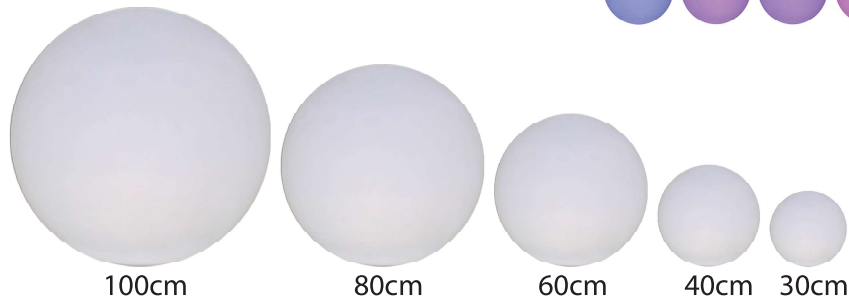

LED Ball

Name: LED Ball
 Colour: Multicolour
 Dimension: 30cm, 40cm, 60cm, 80cm 100cm Ø
 Material: PE Plastic
 Code:
 Specification: Rechargeable battery, 5V1A, 100-240V
 Waterproof IP65
 Remote Control

Name: LED High Bar Table - Fabric Type
 Colour: Multicolour
 Dimension: 600mm Ø x 1100mm H
 Material: Fabric
 Code:
 Specification: Rechargeable battery, 5V2A, 100-240V
 Remote Control

Name: LED Hexagon
 Colour: Multicolour
 Dimension: 432mm W x 432mm L x 1041mm H
 Material: PE Plastic
 Code:
 Specification: Rechargeable battery, 5V2A, 100-240V
 Waterproof IP54
 Remote Control

LED Bar Counter

Name: LED Bar Counter - Curve
 Colour: Multicolour
 Dimension: 810mm W x 810mm L x 1100mm H
 Material: PE Plastic
 Code:
 Specification: Rechargeable battery, 5V2A, 100-240V
 Waterproof IP54
 Remote Control

Name: LED Bar Counter - Straight
 Colour: Multicolour
 Dimension: 800mm W x 900mm L x 1100mm H
 Material: PE Plastic
 Code:
 Specification: Rechargeable battery, 5V2A, 100-240V
 Waterproof IP54
 Remote Control