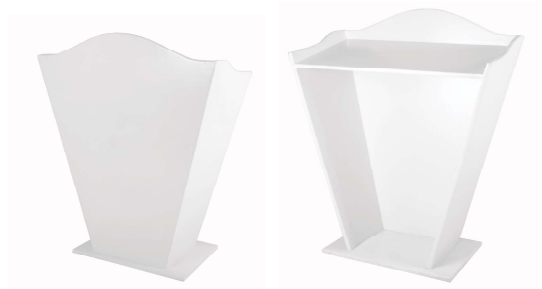

Rostrum

Launch Gambit

	Pages
1. Types of Rostrum	1 - 2
2. Types of Launch Gambit	3 - 5
3. Customade Sample	6

Types of Rostrum

Name: Rostrum with Acrylic Curve
Material: Stainless Steel
Code:
Product Dim.: 600mm W x 650mm D x 1245mm H
Branding Dim.: 500mm W x 1130mm H

Name: Rostrum with Acrylic Straight
Material: Stainless Steel
Code:
Product Dim.: 610mm W x 610mm D x 1235mm H
Branding Dim.: 560mm W x 915mm H

Name: Rostrum Classic
Material: Wood
Code:
Product Dim.: 612mm W x 610mm D x 1110mm H
Branding Dim.: 460mm W x 102mm H

Name: Rostrum V Shape
Material: Wood
Code:
Product Dim.: 905mm W x 395mm D x 1085mm H
Branding Dim.: 405-905mm W x 1085mm H

Name: Podium Rostrum with Flat Surface
Material: Metal Leg + Wood Surface
Code:
Product Dim.: 610mm W x 405mm D x 1165mm H
Branding Dim.: N/A

Name: Podium Rostrum with Plaque
Material: Metal
Code:
Product Dim.: 615mm W x 455mm D x 1295mm H
Branding Dim.: 575mm W x 455mm H

Types of Rostrum

Name: Full Stainless Steel Rostrum
Material: Stainless Steel
Code:
Product Dim.: mm W x mm D x mm H
Branding Dim.: mm W x mm H