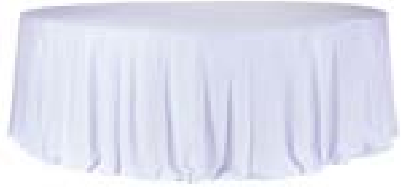

White Damask