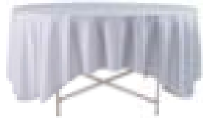

White Pique