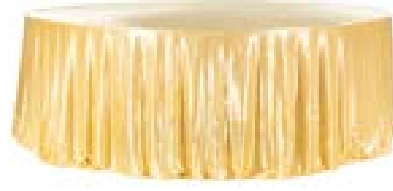

Gold JC Satin