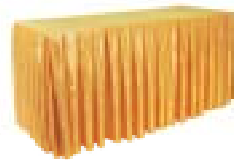

Gold
JC Satin / JC Satin