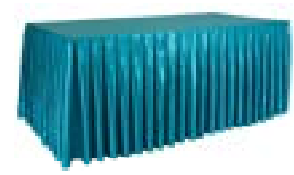

Turquoise
Pique / JC Satin